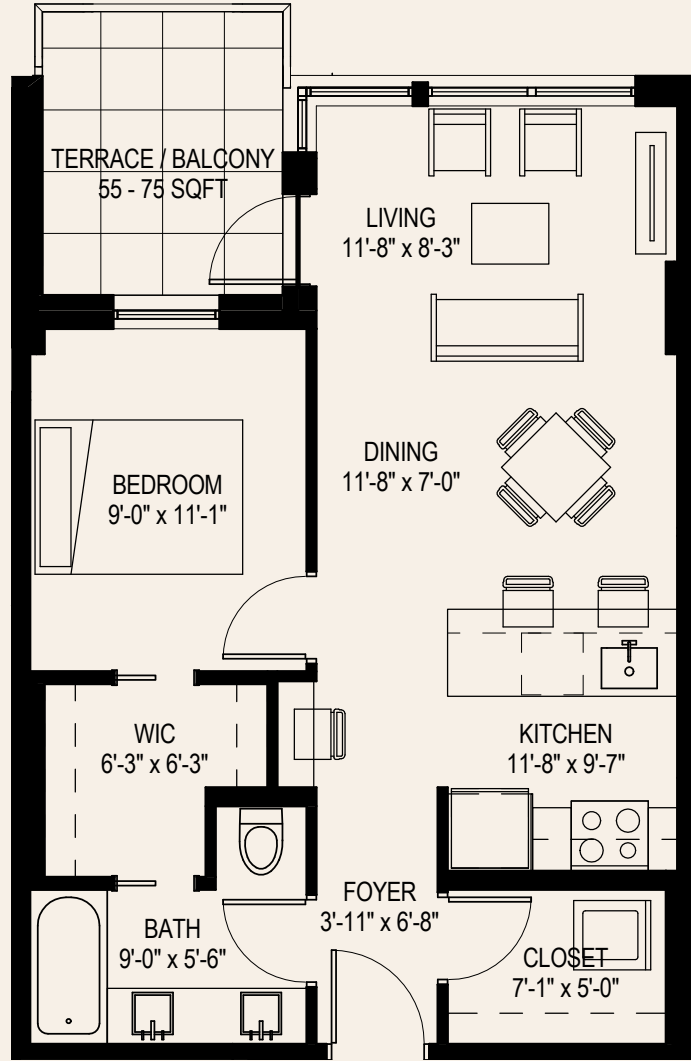

PLAN A8

1 BED 1 BATH 628 SQFT

3RD FLOOR

4TH, 5TH & 6TH FLOOR