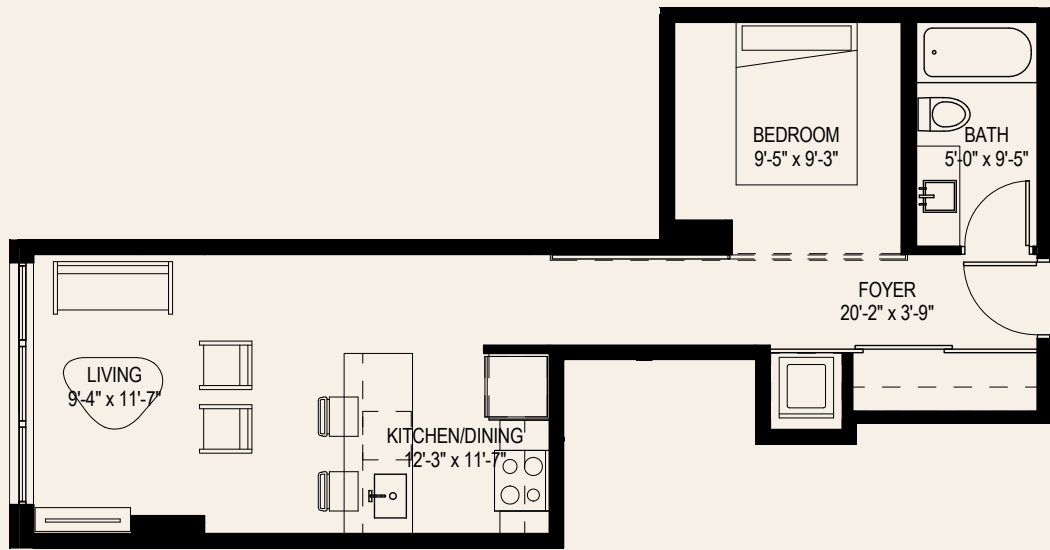

# PLAN A5

BACHELOR    1 BATH    558 SQFT

3RD FLOOR

4TH, 5TH & 6TH FLOOR