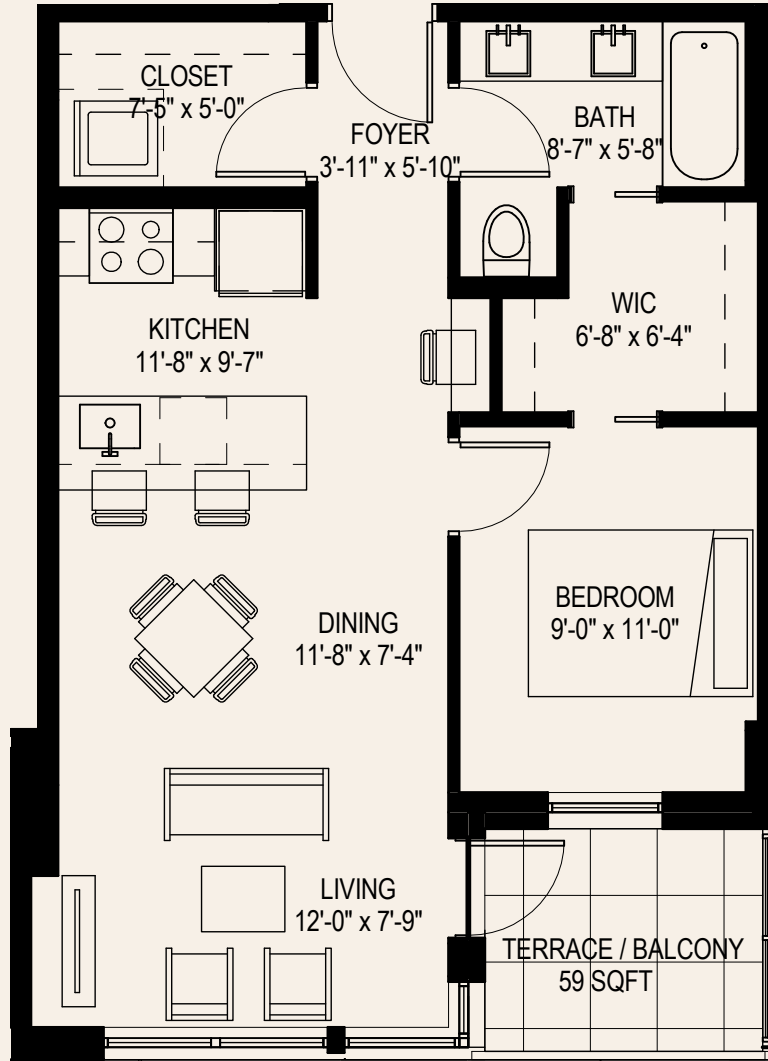

# PLAN A3

1 BED    1 BATH    631 SQFT

3RD FLOOR

4TH, 5TH & 6TH FLOOR