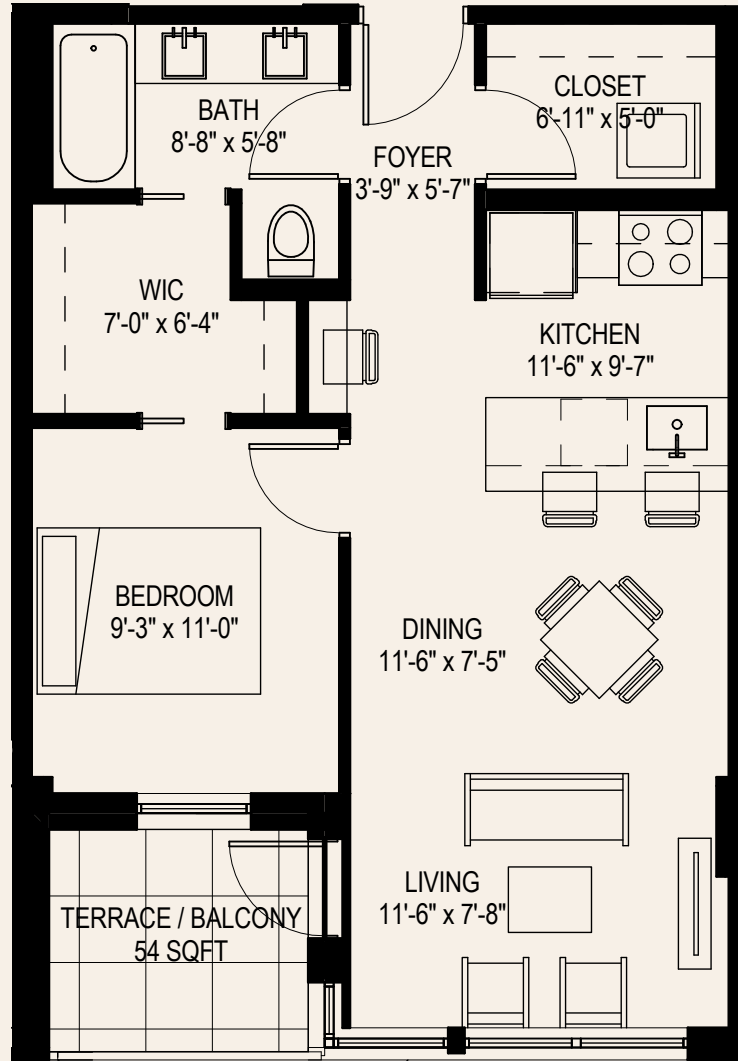

PLAN A18

1 BED 1 BATH 622 SQFT

3RD FLOOR

4TH, 5TH & 6TH FLOOR