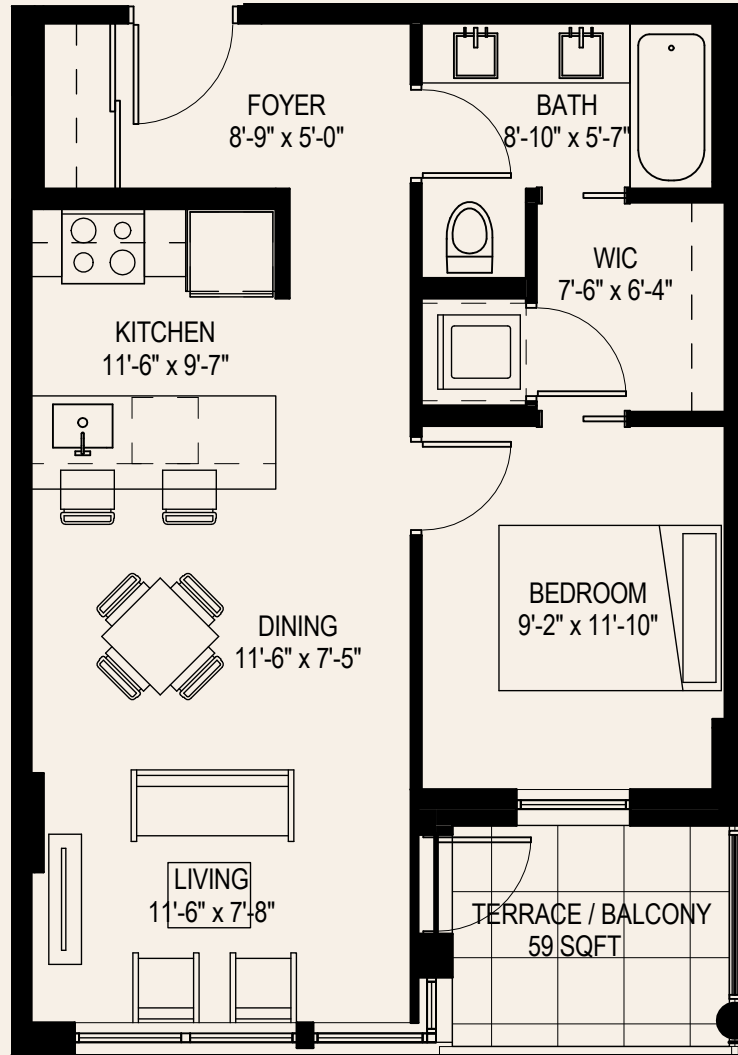

PLAN A17

1 BED 1 BATH 622 SQFT

3RD FLOOR

4TH, 5TH & 6TH FLOOR