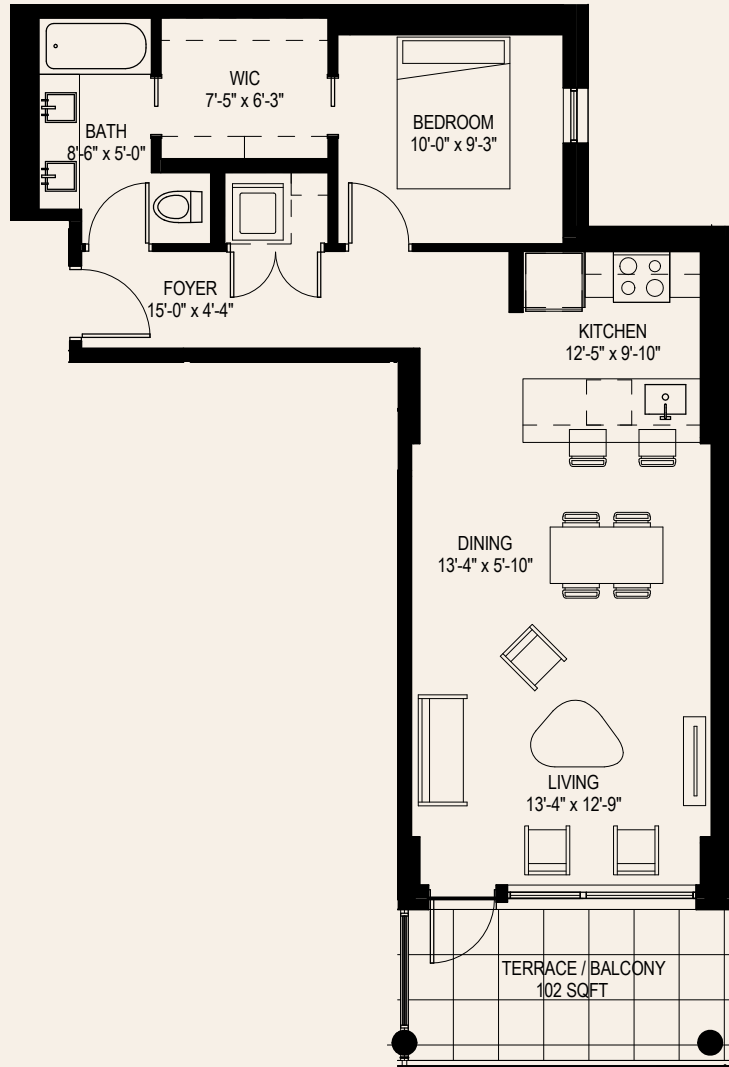

PLAN A16

1
BED

1
BATH

770
SQFT

3RD FLOOR

4TH, 5TH & 6TH FLOOR