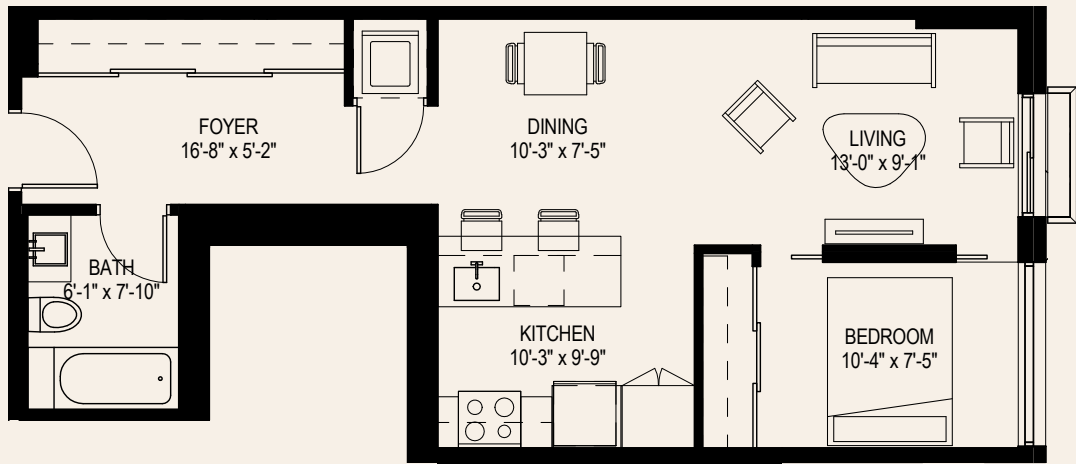

PLAN A15

BACHELOR

1 BATH

668 SQFT

3RD FLOOR

4TH, 5TH & 6TH FLOOR