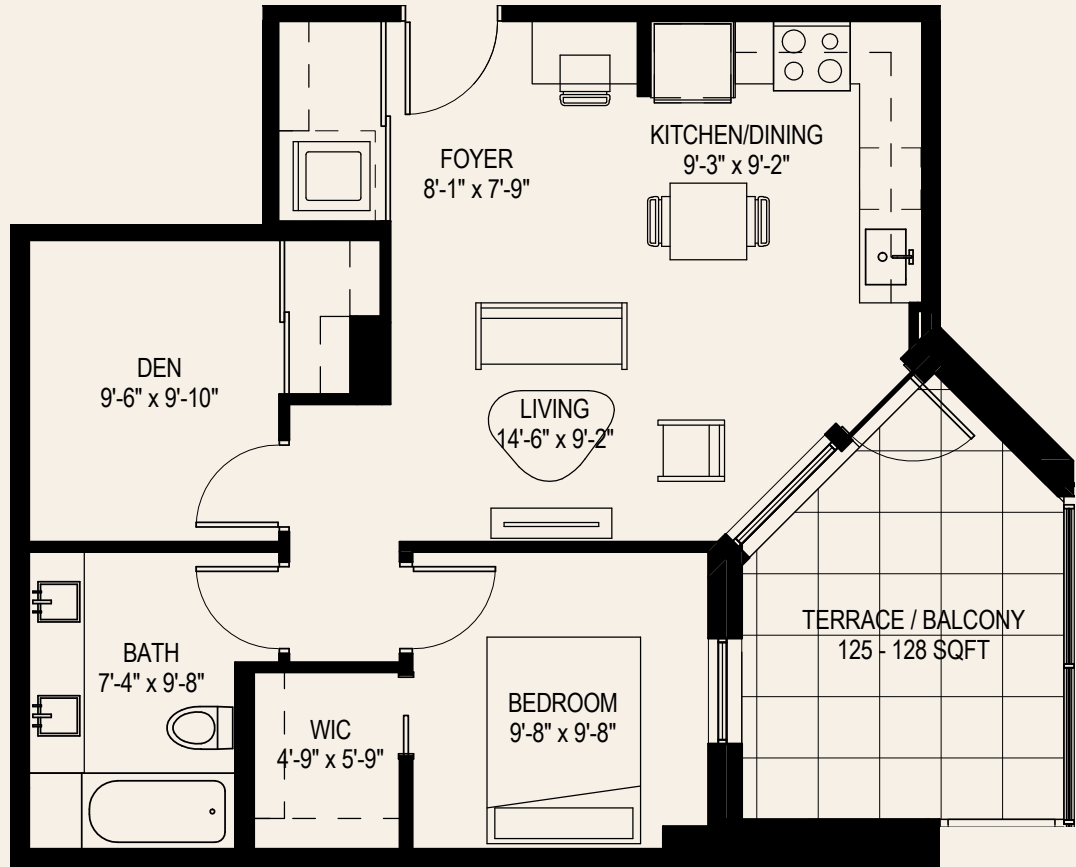

# PLAN A11

1 BED+DEN	1 BATH	708 SQFT
--------------	-----------	-------------

3RD FLOOR

4TH, 5TH & 6TH FLOOR